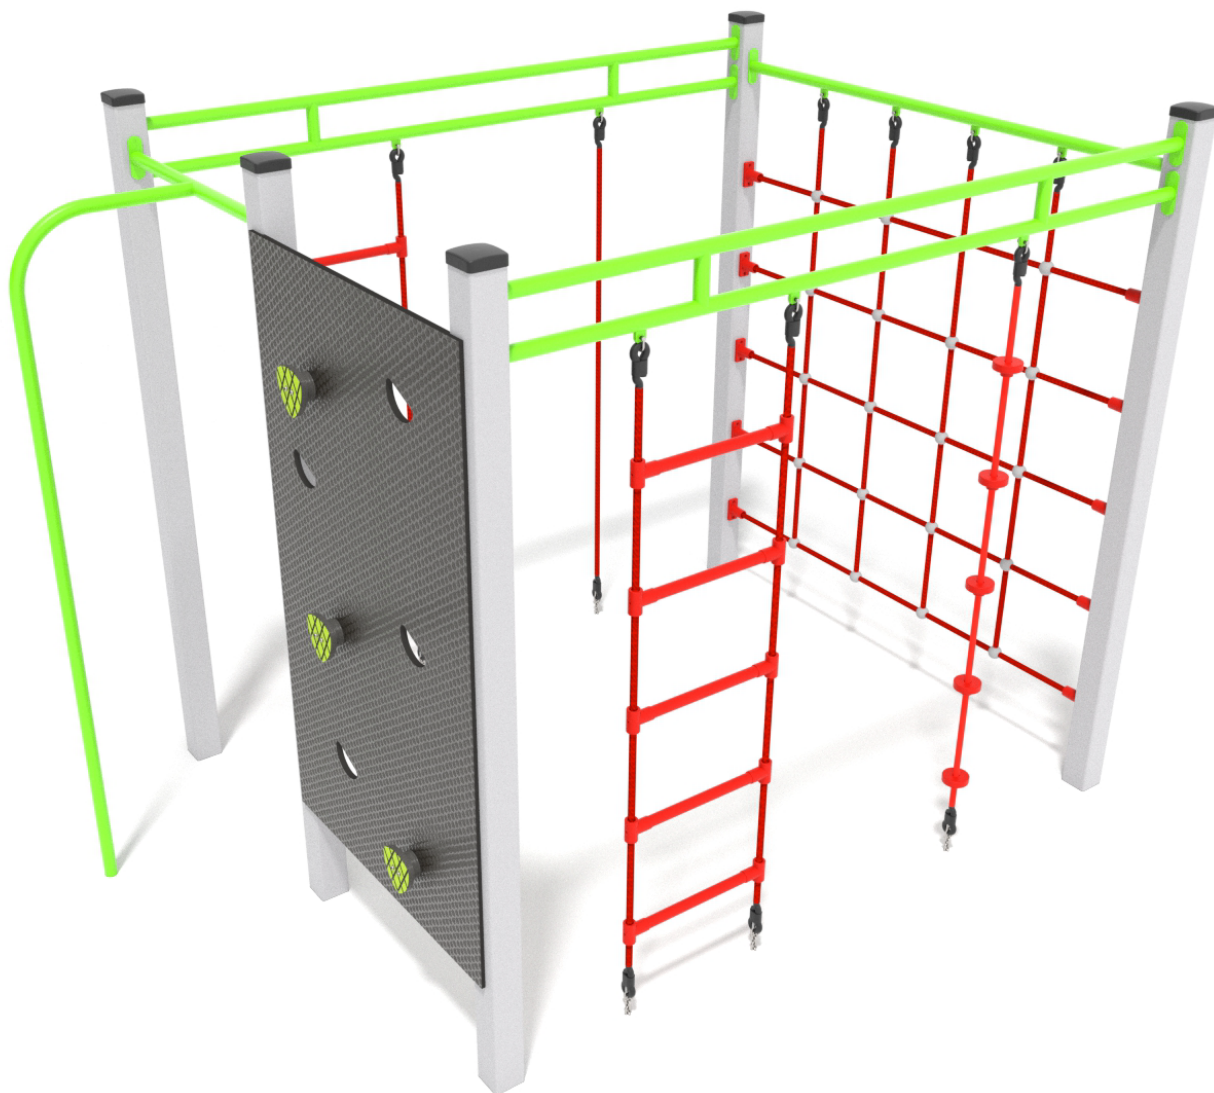

SOCIALIZING

CLIMBING

BALANCING

SENSORIAL INTEGRATION

### INFORMATION ABOUT THE PRODUCT

Dimensions	173 x 254 cm
Safety zone	525 x 606 cm
Safety zone area	27,8 m <sup>2</sup>
Overall height	196 cm
Free fall height	189 cm
Amount of users	8
Product complies with EN 1176-1:2017-12	YES
Availability of spare parts	YES
Age range	3-14

According to EN 1176-1:2017-12 norm, the product requires applying a safety surface according to the product's free fall height.

MATERIALS:

SOLID CONSTRUCTION MADE OF BLACK STEEL, CLEANED THE SANDBLASTING PROCESS

POLYPROPYLENE ROPES PPMULTISPLIT TYPE WITH A STEEL CORE AND A DIAMETER OF 16 MM

SAFE PIPE PLUGS MADE OF INJECTION MOLDED POLYAMID

ANTI-SLIP HEXA 18 MM H PLATFORM PLATE SERIES: SMART