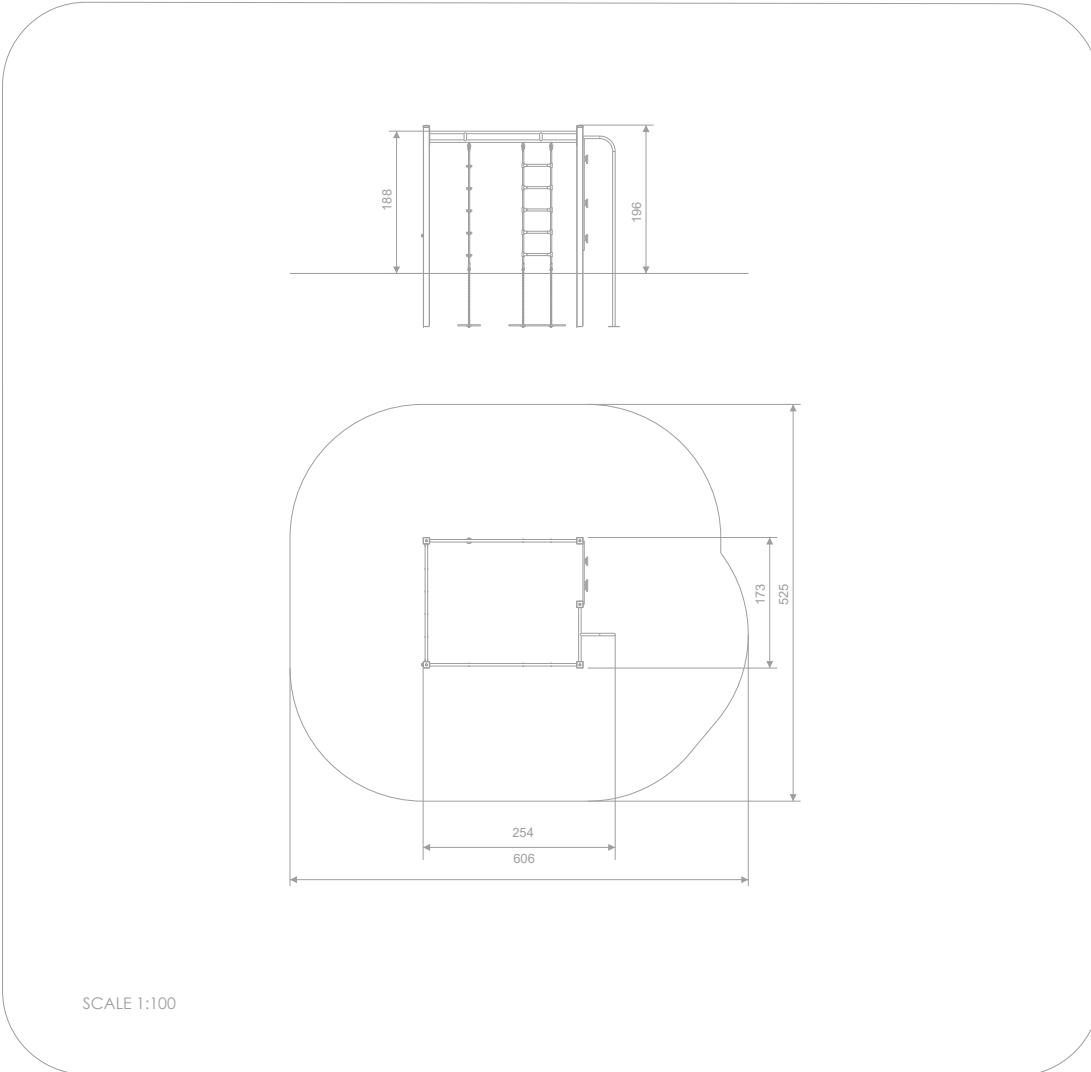

### INFORMATION ABOUT THE PRODUCT

Dimensions	173 x 254 cm
Safety zone	525 x 606 cm
Safety zone area	27,8 m <sup>2</sup>
Overall height	196 cm
Free fall height	189 cm
Amount of users	8
Product complies with EN 1176-1:2017-12	YES
Availability of spare parts	YES
Age range	3-14

According to EN 1176-1:2017-12 norm, the product requires applying a safety surface according to the product's free fall height.

MATERIALS:

SOLID CONSTRUCTION MADE OF BLACK STEEL, CLEANED THE SANDBLASTING PROCESS

POLYPROPYLENE ROPES PPMULTISPLIT TYPE WITH A STEEL CORE AND A DIAMETER OF 16 MM

SAFE PIPE PLUGS MADE OF INJECTION MOLDED POLYAMID

ANTI-SLIP HEXA 18 MM H PLATFORM PLATE SERIES: SMART